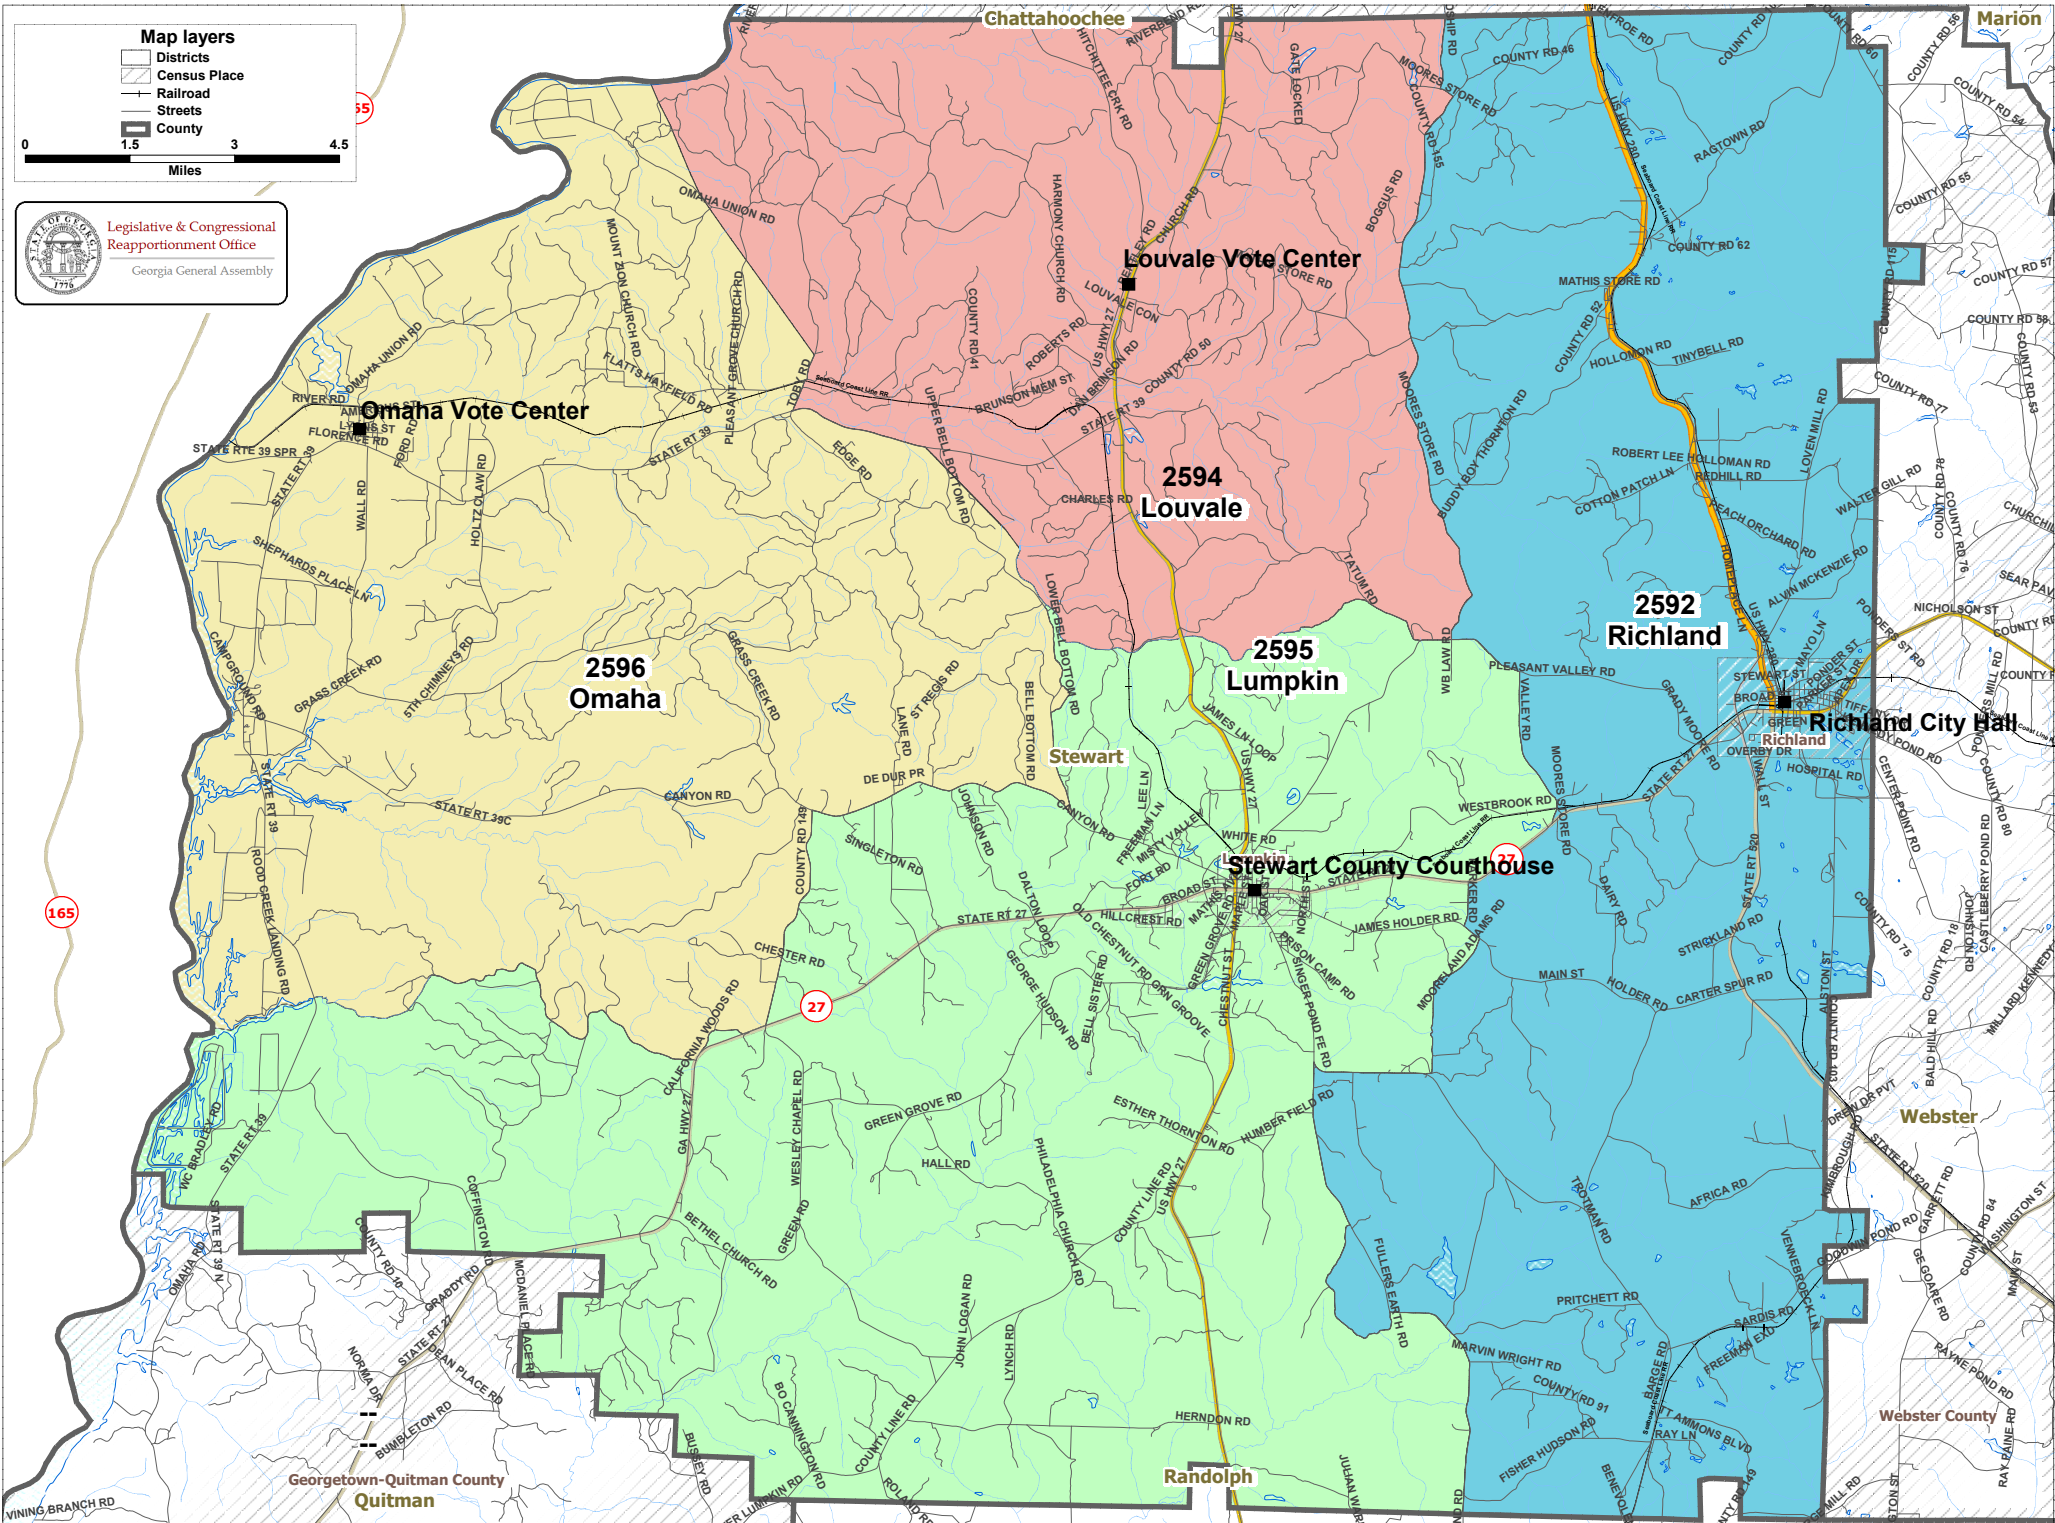

Stewart County Voting Precincts

Client: Stewart
Plan: stewartprec-2016
Type: Local

Map layers

- Districts
- Census Place
- Railroad
- Streets
- County

0 1.5 3 4.5
Miles

Legislative & Congressional
Reapportionment Office
Georgia General Assembly